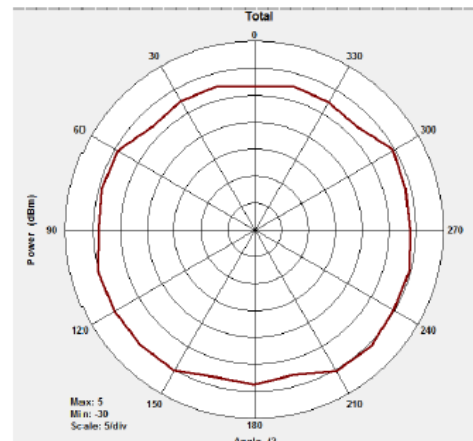

URL: <http://www.yic.com.tw>

YIC Chip Antenna

Test Report of Chip Antenna-ATC3216F245M04

M-Ant measurement data

3D measurement

3D	Efficiency (%)	Peak Gain (dBi)
2400 MHz	53.28	1.00
2450 MHz	58.17	1.43
2500 MHz	53.33	0.92

2D measurement XY-plane

XY-plane	Average Gain (dB)	Peak Gain (dBi)
2400 MHz	-3.27	-0.87
2450 MHz	-3.32	-1.15
2500 MHz	-4.20	-1.69

2D measurement ZX-plane

ZX-plane	Average Gain (dB)	Peak Gain (dBi)
2400 MHz	-1.49	0.27
2450 MHz	-1.16	0.38
2500 MHz	-1.40	0.52