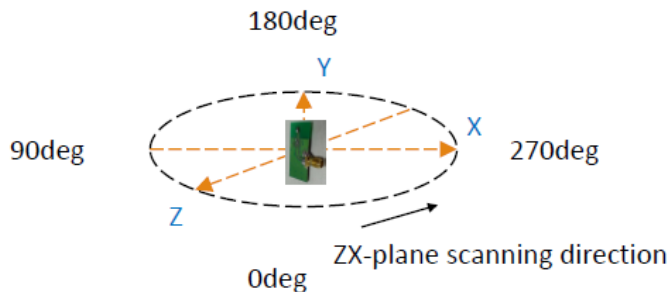

2D measurement ZX-plane

ZX-plane	Average Gain (dB)	Peak Gain (dBi)
2400 MHz	-1.49	0.27
2450 MHz	-1.16	0.38
2500 MHz	-1.40	0.52