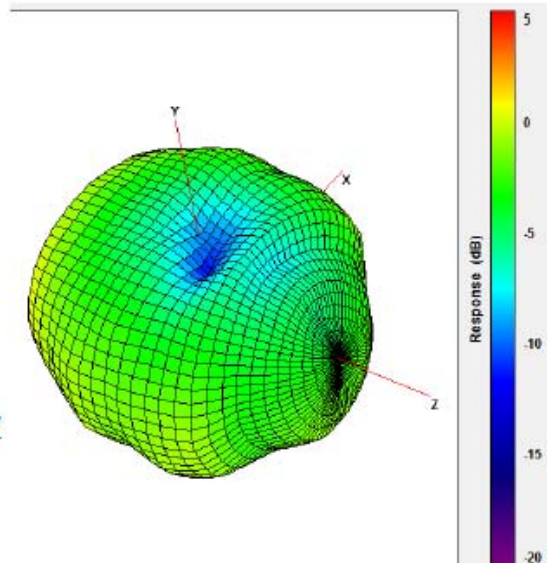

URL: <http://www.yic.com.tw>

YIC Chip Antenna

Test Report of Chip Antenna-ATC3216F245M04

M-Ant measurement data

3D measurement

3D	Efficiency (%)	Peak Gain (dBi)
2400 MHz	53.28	1.00
2450 MHz	58.17	1.43
2500 MHz	53.33	0.92

2D measurement XY-plane

XY-plane	Average Gain (dB)	Peak Gain (dBi)
2400 MHz	-3.27	-0.87
2450 MHz	-3.32	-1.15
2500 MHz	-4.20	-1.69

2D measurement ZX-plane

ZX-plane	Average Gain (dB)	Peak Gain (dBi)
2400 MHz	-1.49	0.27
2450 MHz	-1.16	0.38
2500 MHz	-1.40	0.52