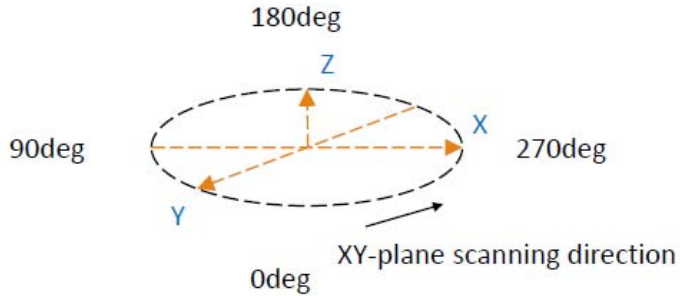

2D measurement XY-plane

XY-plane	Average Gain (dB)	Peak Gain (dBi)
2400 MHz	-3.27	-0.87
2450 MHz	-3.32	-1.15
2500 MHz	-4.20	-1.69