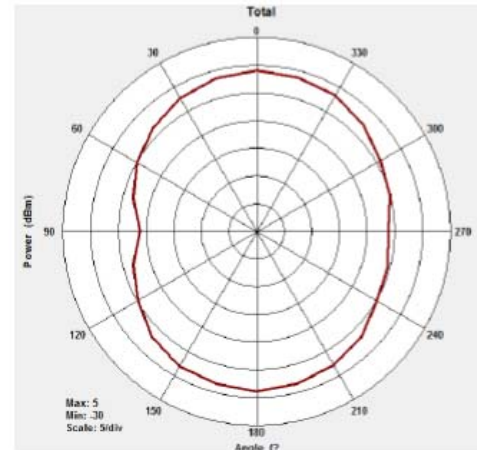

URL: <http://www.yic.com.tw>

YIC Chip Antenna

Test Report of Chip Antenna-ATC3216F245M04

M-Ant measurement data

3D measurement

3D	Efficiency (%)	Peak Gain (dBi)
2400 MHz	53.28	1.00
2450 MHz	58.17	1.43
2500 MHz	53.33	0.92

2D measurement XY-plane

XY-plane	Average Gain (dB)	Peak Gain (dBi)
2400 MHz	-3.27	-0.87
2450 MHz	-3.32	-1.15
2500 MHz	-4.20	-1.69

2D measurement ZX-plane

ZX-plane	Average Gain (dB)	Peak Gain (dBi)
2400 MHz	-1.49	0.27
2450 MHz	-1.16	0.38
2500 MHz	-1.40	0.52