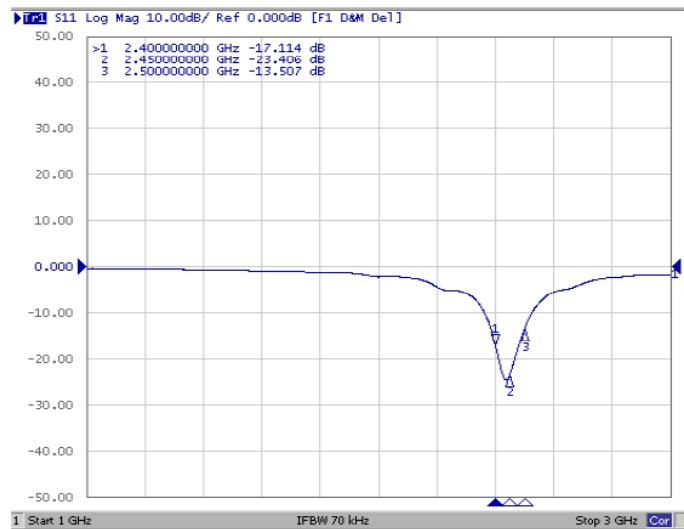

URL: <http://www.yic.com.tw>

YIC Chip Antenna

Test Report of Chip Antenna-ATC3216F245M04

M-Ant measurement data

3D measurement

3D	Efficiency (%)	Peak Gain (dBi)
2400 MHz	53.28	1.00
2450 MHz	58.17	1.43
2500 MHz	53.33	0.92

2D measurement XY-plane

XY-plane	Average Gain (dB)	Peak Gain (dBi)
2400 MHz	-3.27	-0.87
2450 MHz	-3.32	-1.15
2500 MHz	-4.20	-1.69

2D measurement ZX-plane

ZX-plane	Average Gain (dB)	Peak Gain (dBi)
2400 MHz	-1.49	0.27
2450 MHz	-1.16	0.38
2500 MHz	-1.40	0.52