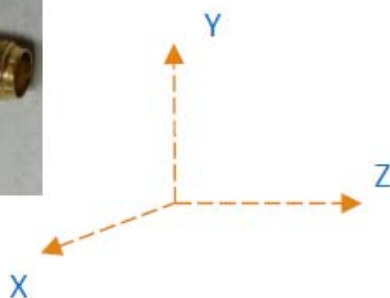

URL: <http://www.yic.com.tw>

YIC Chip Antenna

Test Report of Chip Antenna-ATC3216F245M04

M-Ant measurement data

3D measurement

3D	Efficiency (%)	Peak Gain (dBi)
2400 MHz	53.28	1.00
2450 MHz	58.17	1.43
2500 MHz	53.33	0.92