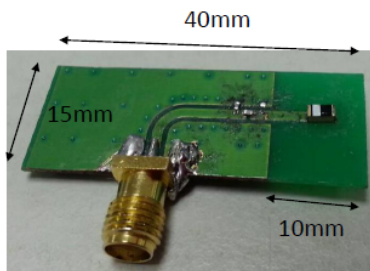

URL: <http://www.yic.com.tw>

YIC Chip Antenna

Test Report of Chip Antenna-ATC3216F245M04

M-Ant measurement data

3D measurement

3D	Efficiency (%)	Peak Gain (dBi)
2400 MHz	53.28	1.00
2450 MHz	58.17	1.43
2500 MHz	53.33	0.92