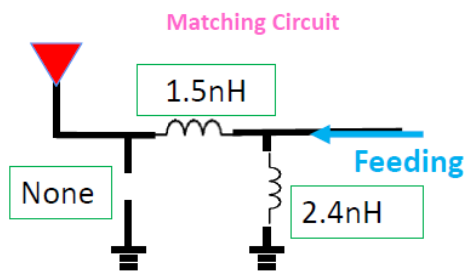

URL: <http://www.yic.com.tw>

YIC Chip Antenna

Test Report of Chip Antenna-ATC3216F245M04

M-Ant measurement data

3D measurement

3D	Efficiency (%)	Peak Gain (dBi)
2400 MHz	53.28	1.00
2450 MHz	58.17	1.43
2500 MHz	53.33	0.92